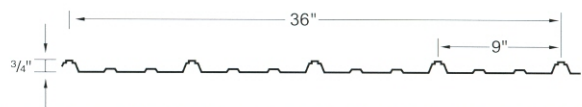

Panel-Loc Plus

Profiles or colors may only be available at one location. Longer lead time may apply. Contact your sales representative for more information.

* Meets ENERGY STAR® requirements for steep slope roofs.

All colors carry a 40 year limited paint warranty. See warranty sheets for warranty criteria.

Paint for all colors is provided by **valspar**